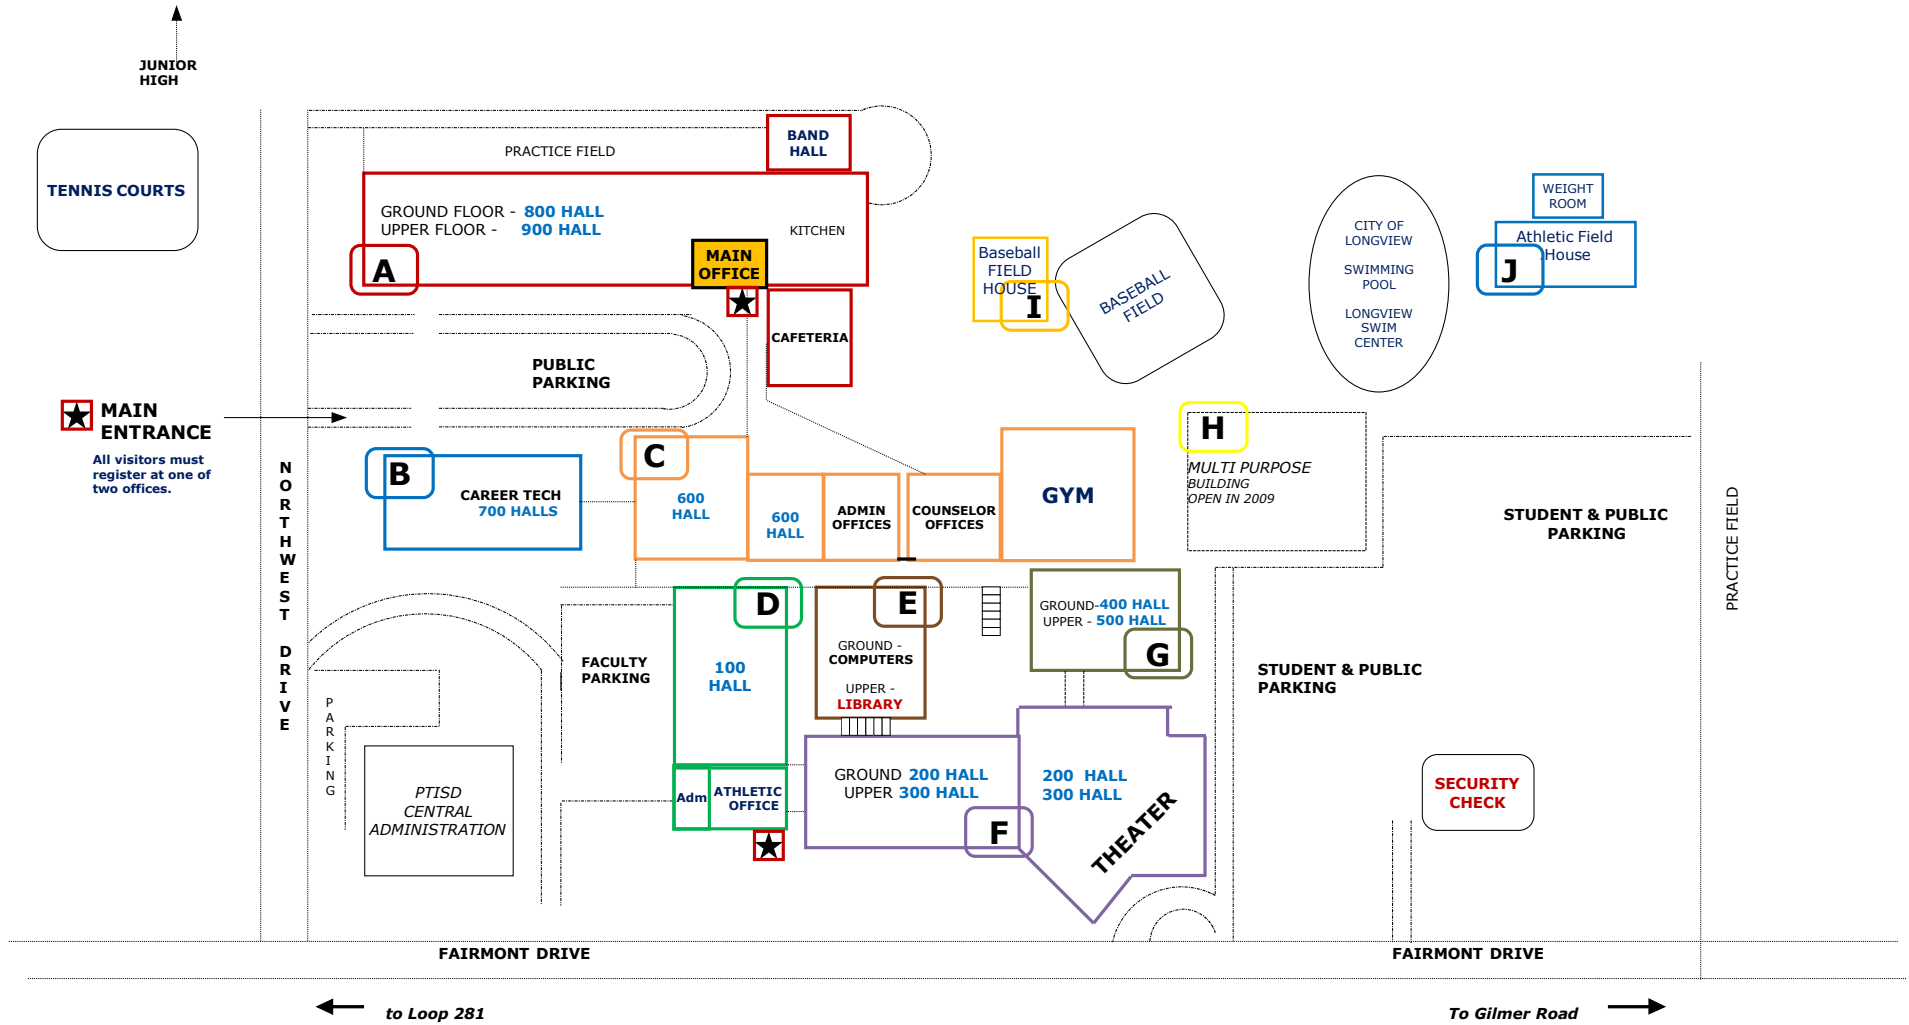

PINE TREE HIGH SCHOOL CAMPUS MAP

★ All visitors must register at one of two offices.

PINE TREE HIGH SCHOOL | 900 NORTHWEST DRIVE | LONGVIEW, TEXAS
903-295-5031 | WWW.PTISD.ORG

- A - New Main Office, 800 & 900 Halls, Band Hall, Cafeteria
- B - Career and Technology (CTE), 700 Hall
- C - Administration and Counselors Office, 600 Hall, Gym
- D - Administration and Athletic Office, 100 Hall
- E - Library, Computer Labs
- F - Theater, 200 & 300 Halls
- G - 400 & 500 Halls
- H - New Facility, opening 2009
- I - Baseball Field House
- J - Athletic Field House, Weight Room